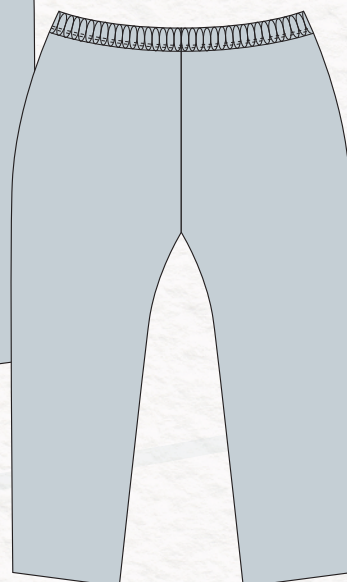

# »» SHORTS

Man running shorts

A20\_MMMCE

■ FLOH

Man running shorts pirate

A20\_MMMPE

■ FLOH

# » MEN BOTTOMS

Man running 3/4 tight bottom  
with pockets

RU20\_PMPP006

- FLOH
- GRIP 7 cm

Man running long tight bottom  
with pockets

RU20\_PMTL006

- FLOH