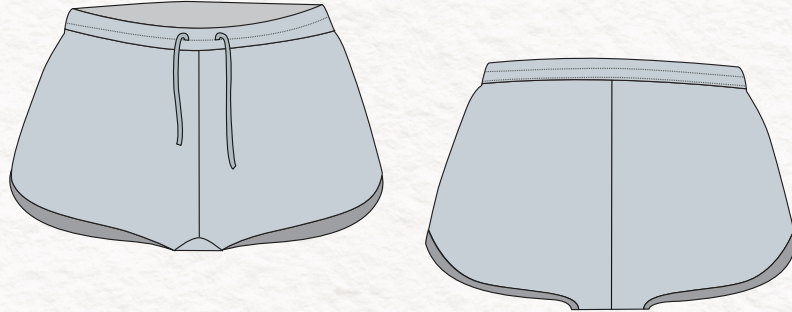

»» SHORTS

Man running shorts with interior slip

RU20_PMPC

■ FABRIC