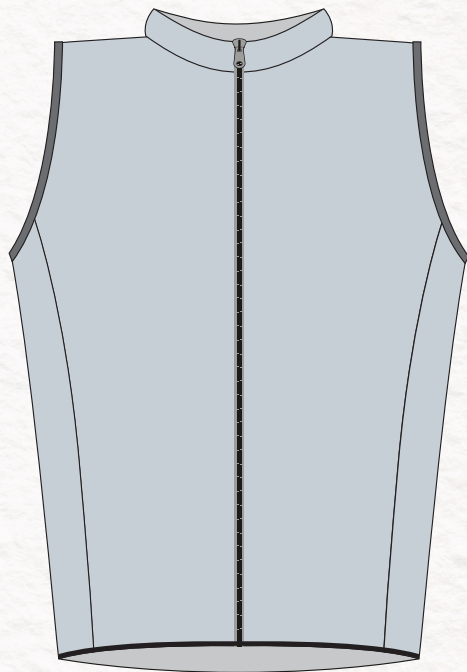

» VESTS

Running vest
RU20_CVSM005