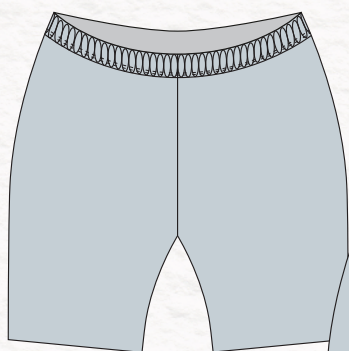

## Man running shorts tight with pockets and Grip 7cm

RU20\_PMPCE

■ FLOH

■ GRIP 7 cm

# »» SHORTS

Man running shorts

A20\_MMMCE

■ FLOH

Man running shorts pirate

A20\_MMMPE

■ FLOH

# » MEN BOTTOMS

Man running 3/4 tight bottom  
with pockets

RU20\_PMPP006

- FLOH
- GRIP 7 cm

Man running long tight bottom  
with pockets

RU20\_PMTL006

- FLOH