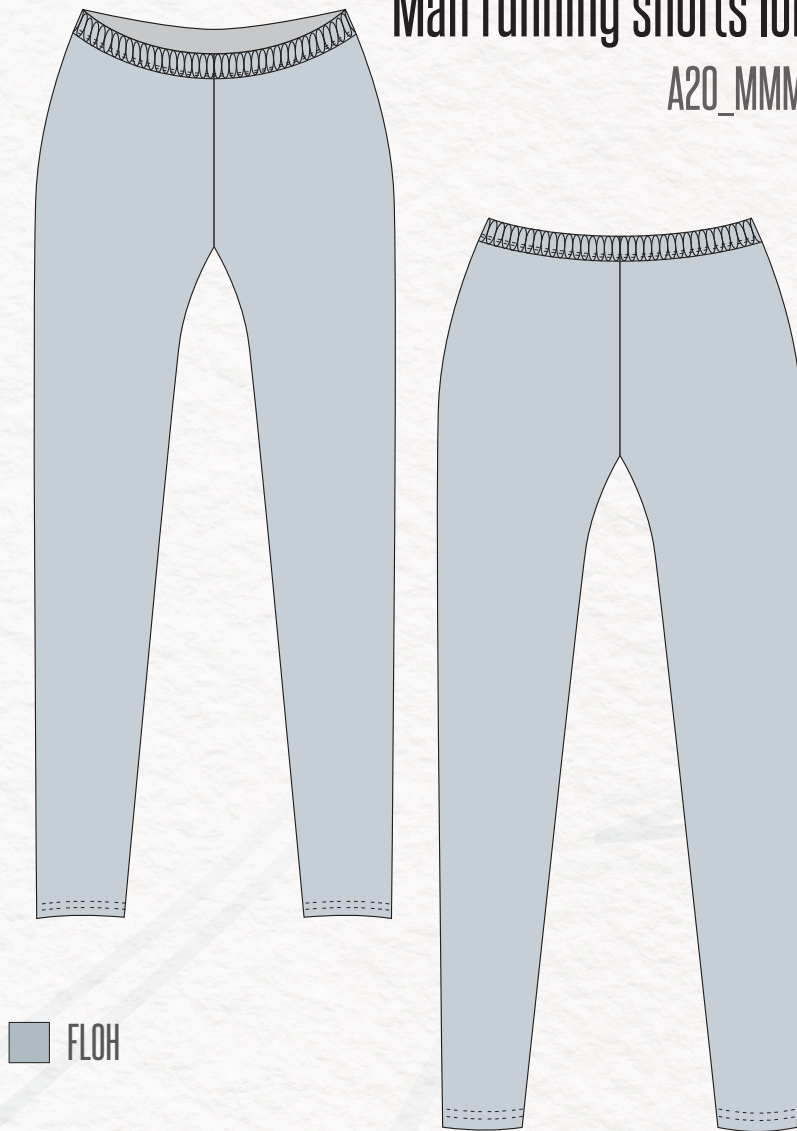

»» MEN BOTTOMS

Man running shorts long
A20_MMMLE

■ FLOH