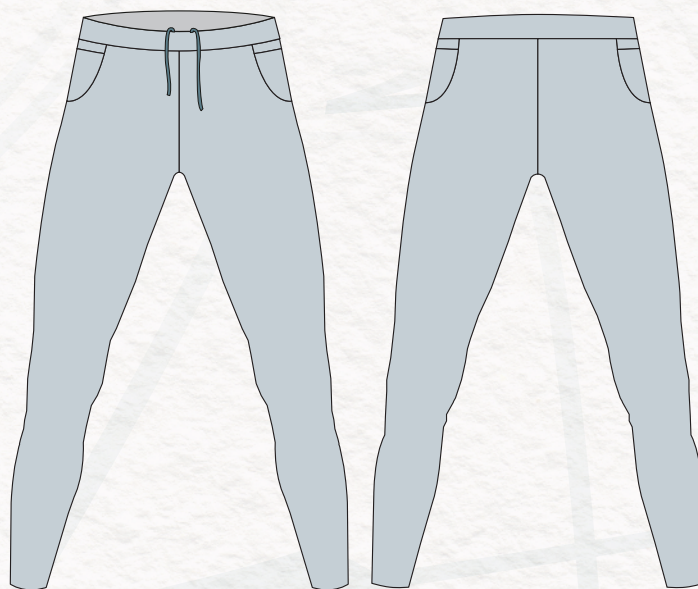

# »» SHORTS

Man running shorts

A20\_MMMCE

■ FLOH

Man running shorts pirate

A20\_MMMPE

■ FLOH

# » MEN BOTTOMS

Man running 3/4 tight bottom  
with pockets

RU20\_PMPP006

- FLOH
- GRIP 7 cm

Man running long tight bottom  
with pockets

RU20\_PMTL006

- FLOH