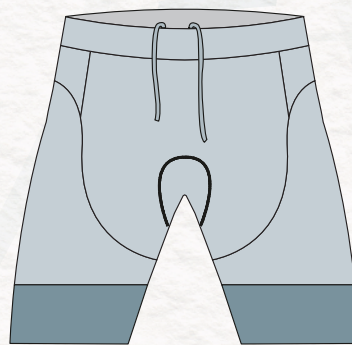

Man running shorts tight with pockets and Grip 7cm

RU20_PMPCE

■ FLOH

■ GRIP 7 cm